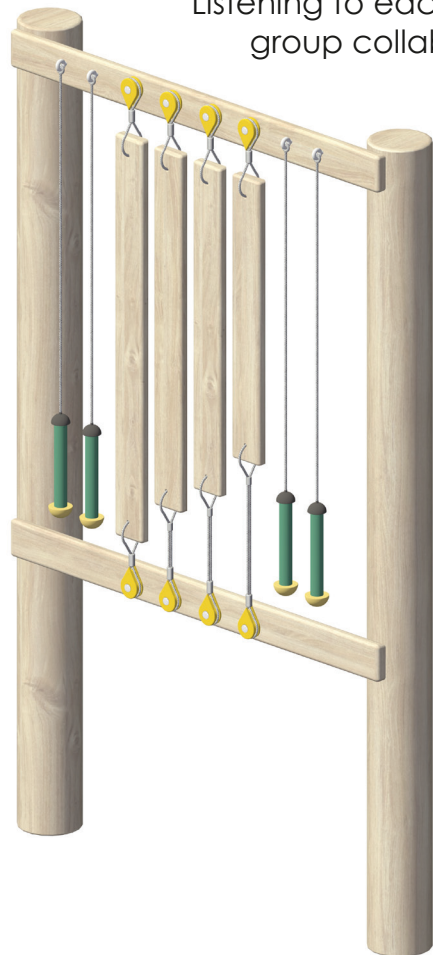

# 19124

Copyright © 2022 Vesna Duval All rights reserved. Production of this model is allowed only to Eko igrala d.o.o. Eco play l.l.c., copying is prohibited. All models are registered with ProtectMyWork.com

## Robinia wood outdoor musical instrument for 1 to 2 users

Exploring the diversity of the sound of wood  
Creativity in combining sounds and  
composing own rhythmic patterns  
Listening to each other and  
group collaboration

Fall height (cm): 0

Age group (years): teens, adults and elderly

Option: for kids and wheel chair users the play can be ordered under code 19114