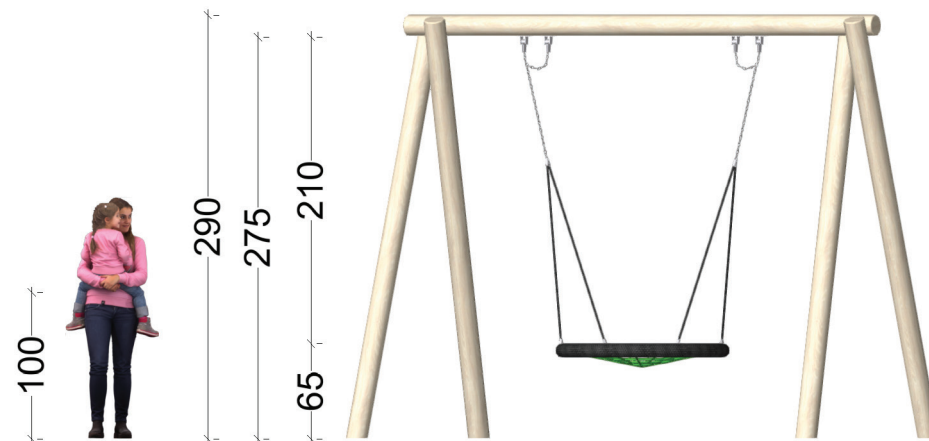

Fall height (cm): 170  
Age group (years): from 3

Our swings are strong and massive - they can sustain a teenager or an adult too.

Robinia pillars are curved - widen the swings' legs if necessary for the installation of the upper beam.