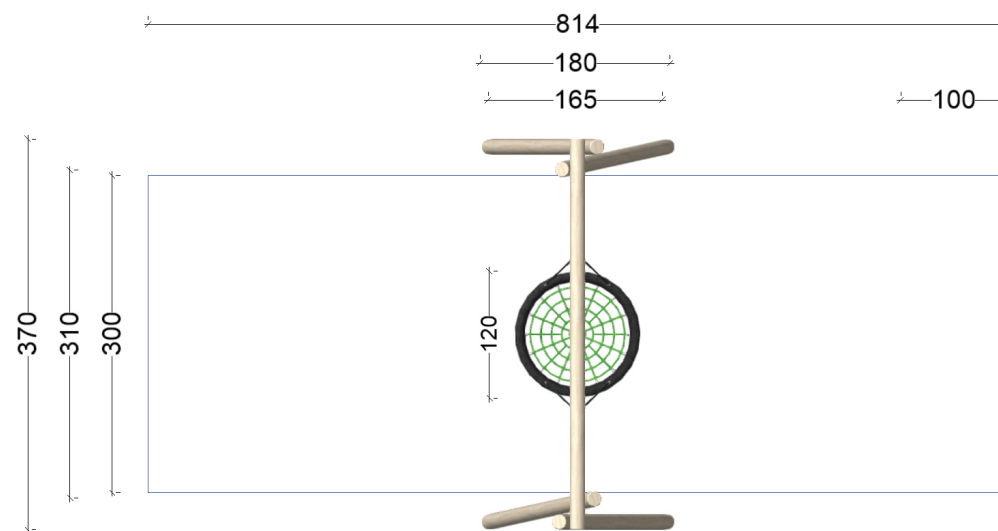

Fall height (cm): 170  
Age group (years): from 3

Our swings are strong and massive - they can sustain a teenager or an adult too.

Robinia pillars are curved - widen the swings' legs if necessary for the installation of the upper beam.