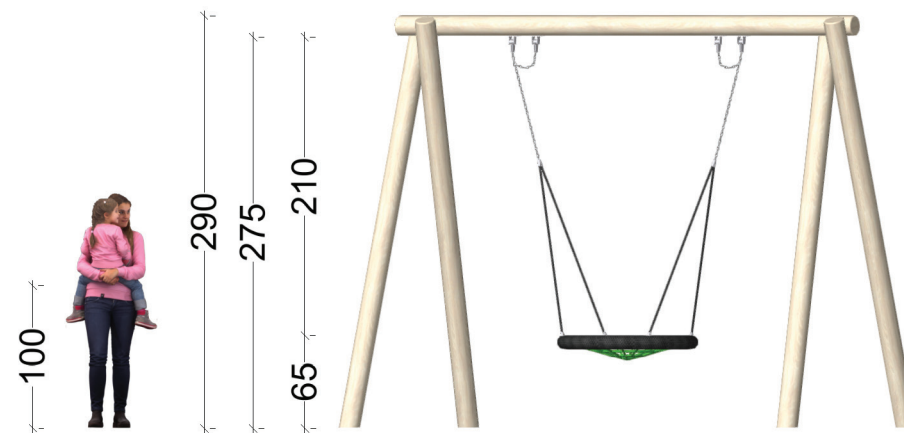

Fall height (cm): 170
Age group (years): from 3

Our swings are strong and massive - they can sustain a teenager or an adult too.

Robinia pillars are curved - widen the swings' legs if necessary for the installation of the upper beam.