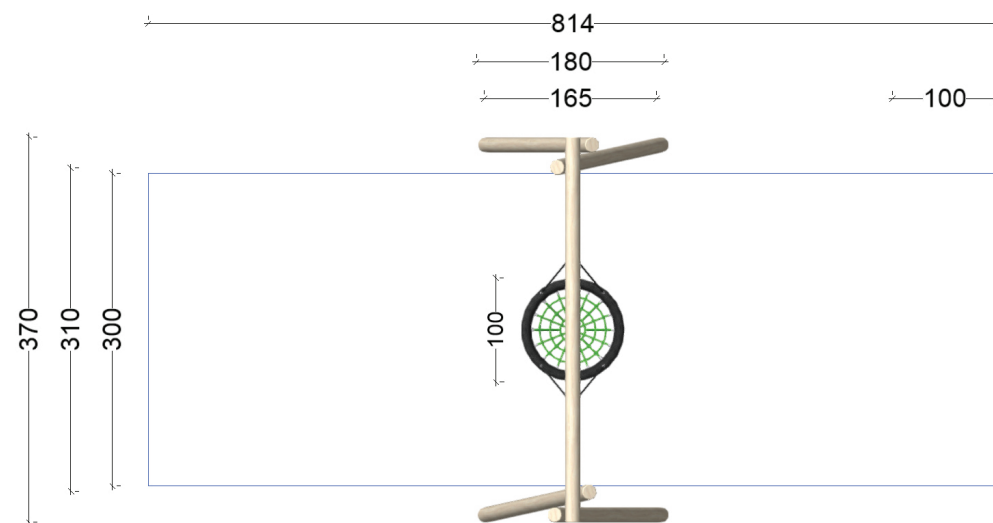

Fall height (cm): 170
Age group (years): from 3

Our swings are strong and massive - they can sustain a teenager or an adult too.

Robinia pillars are curved - widen the swings' legs if necessary for the installation of the upper beam.