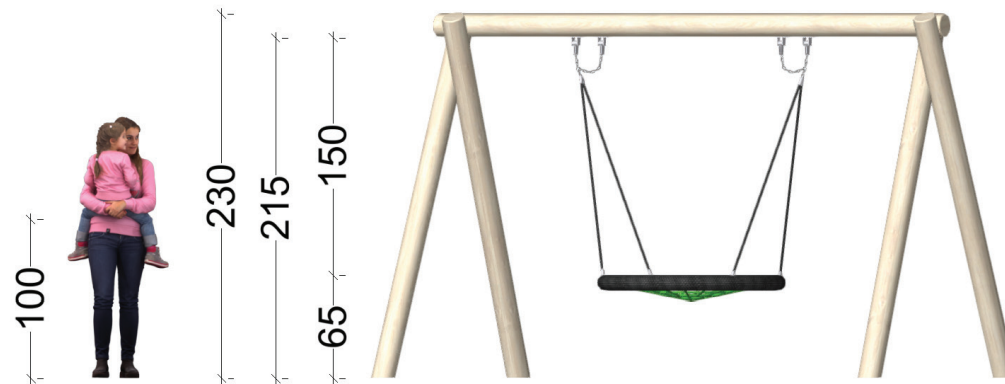

Fall height (cm): 140
Age group (years): from 2

Our swings are strong and massive - they can sustain a teenager or an adult too.

Robinia pillars are curved - widen the swings' legs if necessary for the installation of the upper beam.