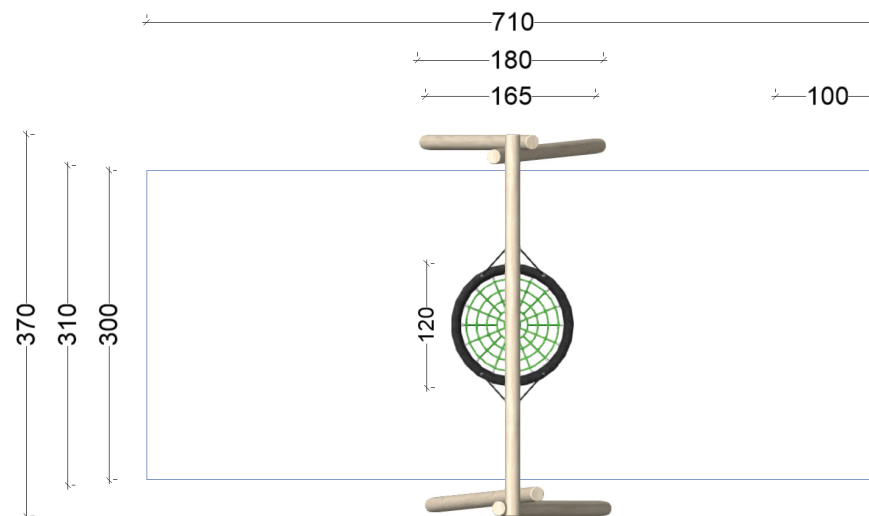

Fall height (cm): 140
Age group (years): from 2

Our swings are strong and massive - they can sustain a teenager or an adult too.

Robinia pillars are curved - widen the swings' legs if necessary for the installation of the upper beam.