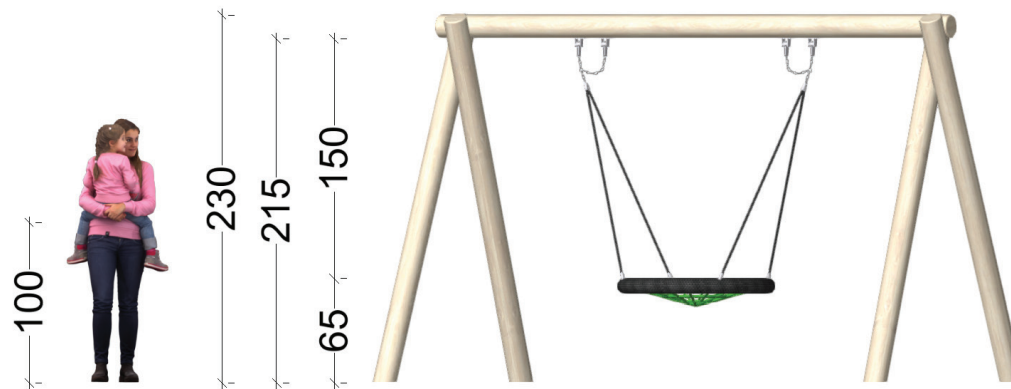

Fall height (cm): 140
Age group (years): from 2

Our swings are strong and massive - they can sustain a teenager or an adult too.

Robinia pillars are curved - widen the swings' legs if necessary for the installation of the upper beam.