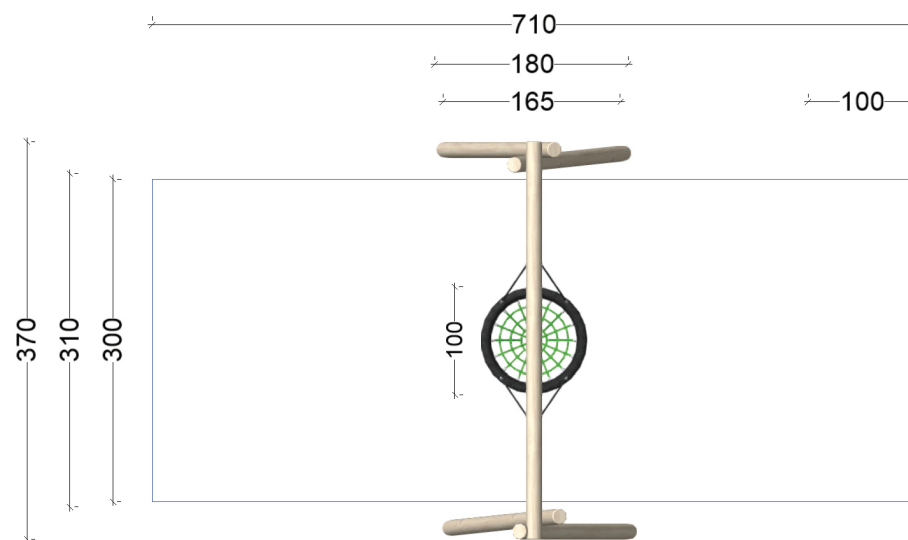

Fall height (cm): 140
Age group (years): from 2

Our swings are strong and massive - they can sustain a teenager or an adult too.

Robinia pillars are curved - widen the swings' legs if necessary for the installation of the upper beam.