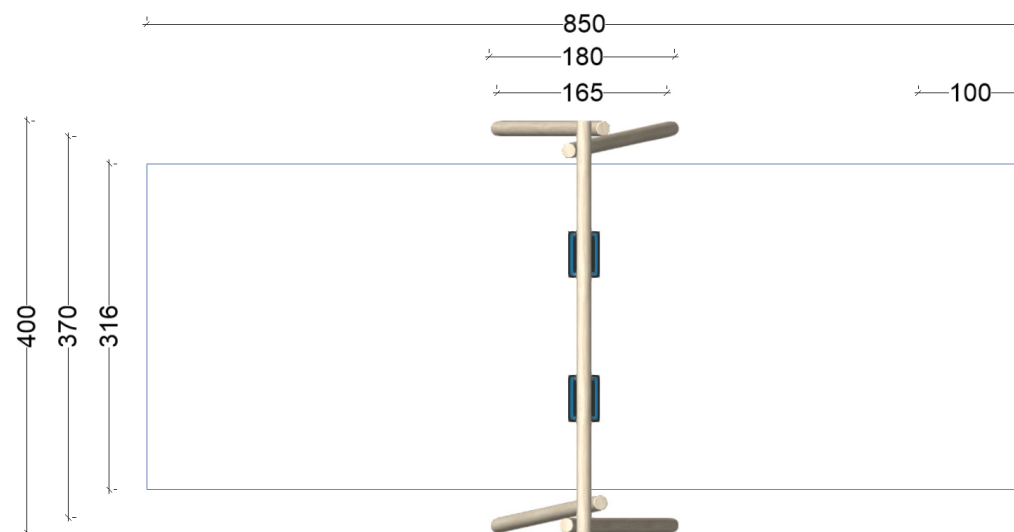

Fall height (cm): 158
Age group (years): from 3

This swing is extra tall. Our swings are strong and massive.

Robinia pillars are curved - widen the swings' legs if necessary for the installation of the upper beam.