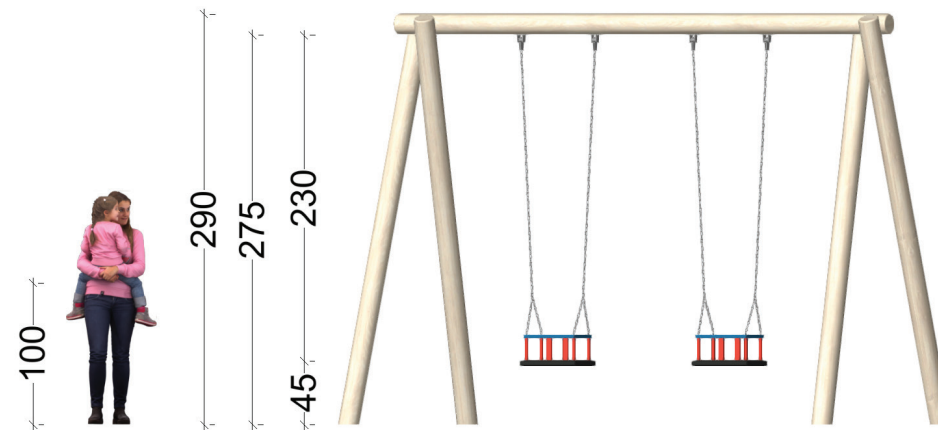

Fall height (cm): 158
Age group (years): from 3

This swing is extra tall. Our swings are strong and massive.

Robinia pillars are curved - widen the swings' legs if necessary for the installation of the upper beam.