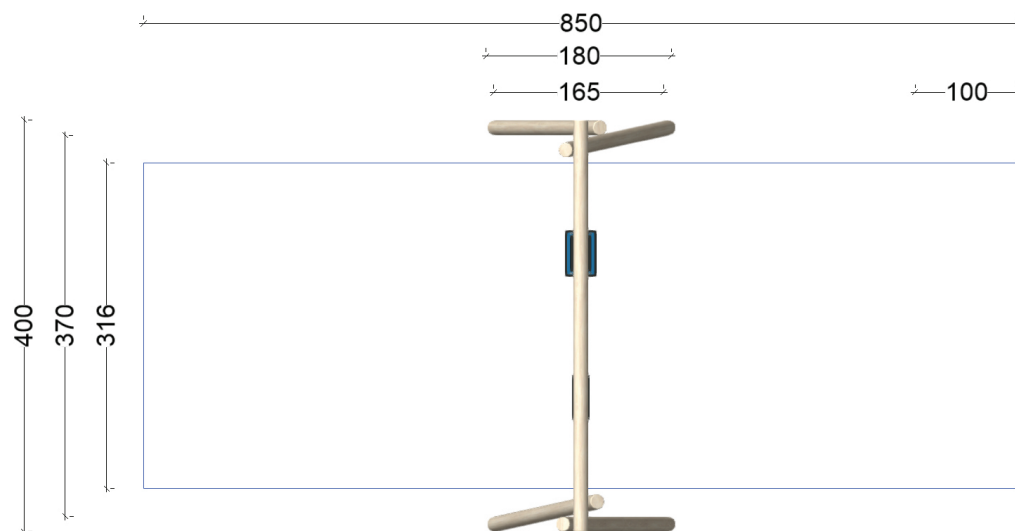

Fall height (cm): 158
Age group (years): from 3

This swing is extra tall. Our swings are strong and massive - they can sustain teenagers and adults.

Robinia pillars are curved - widen the swings' legs if necessary for the installation of the upper beam.