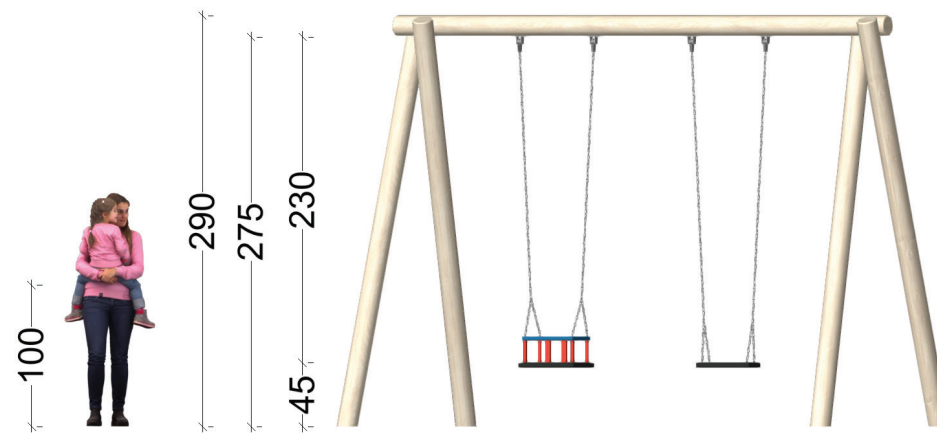

Fall height (cm): 158
Age group (years): from 3

This swing is extra tall. Our swings are strong and massive - they can sustain teenagers and adults.

Robinia pillars are curved - widen the swings' legs if necessary for the installation of the upper beam.