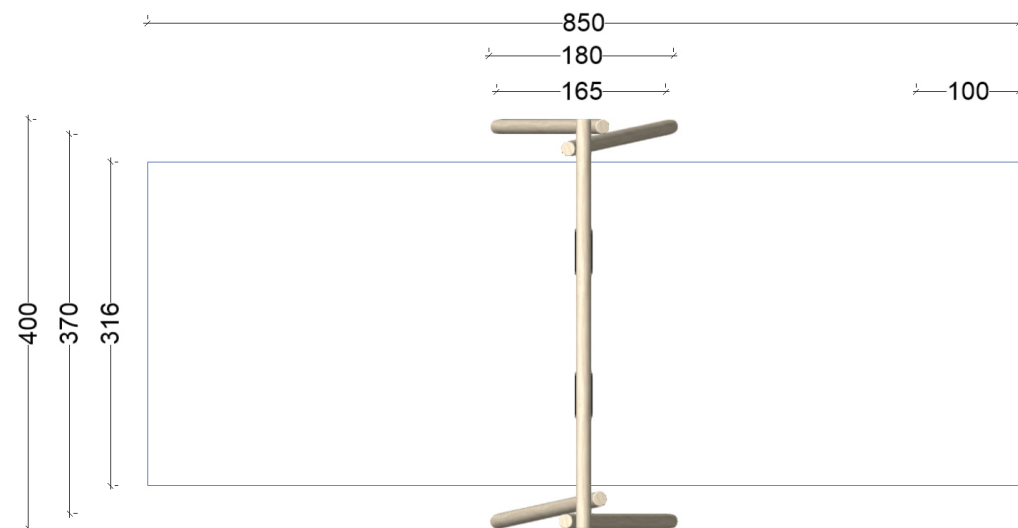

Fall height (cm): 158
Age group (years): from 3

This swing is extra tall. Our swings are strong and massive - they can sustain teenagers and adults.

Robinia pillars are curved - widen the swings' legs if necessary for the installation of the upper beam.