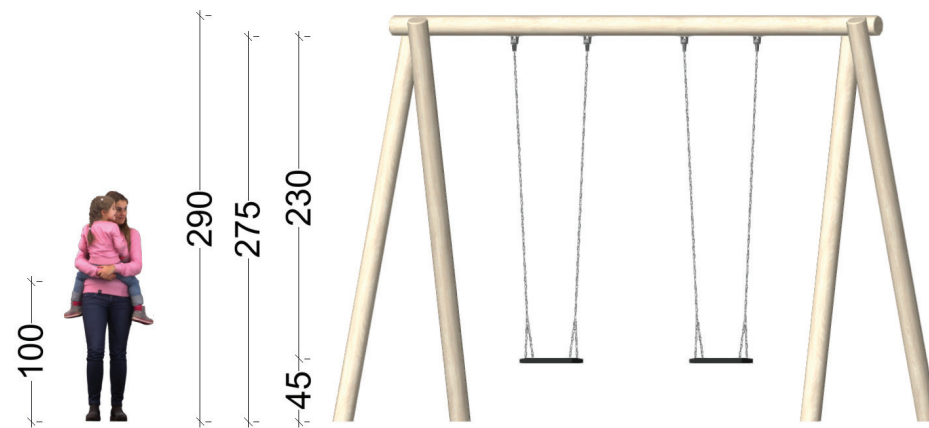

Fall height (cm): 158
Age group (years): from 3

This swing is extra tall. Our swings are strong and massive - they can sustain teenagers and adults.

Robinia pillars are curved - widen the swings' legs if necessary for the installation of the upper beam.