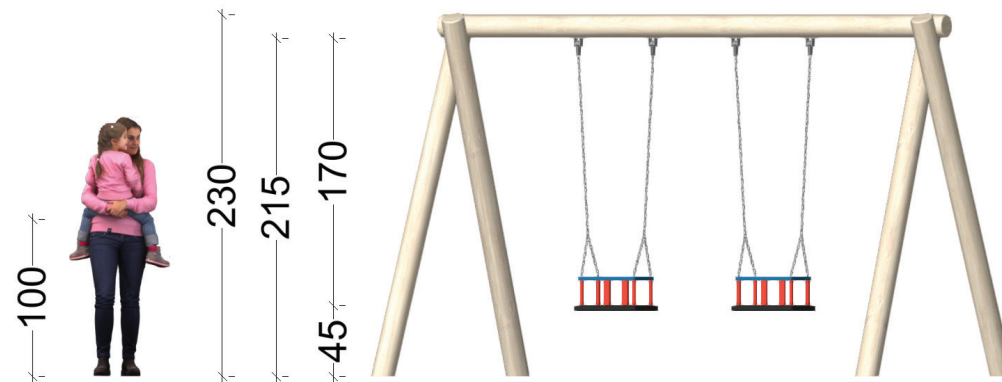

Fall height (cm): 130
Age group (years): from 2

Robinia pillars are curved - widen the swings' legs if necessary for the installation of the upper beam.