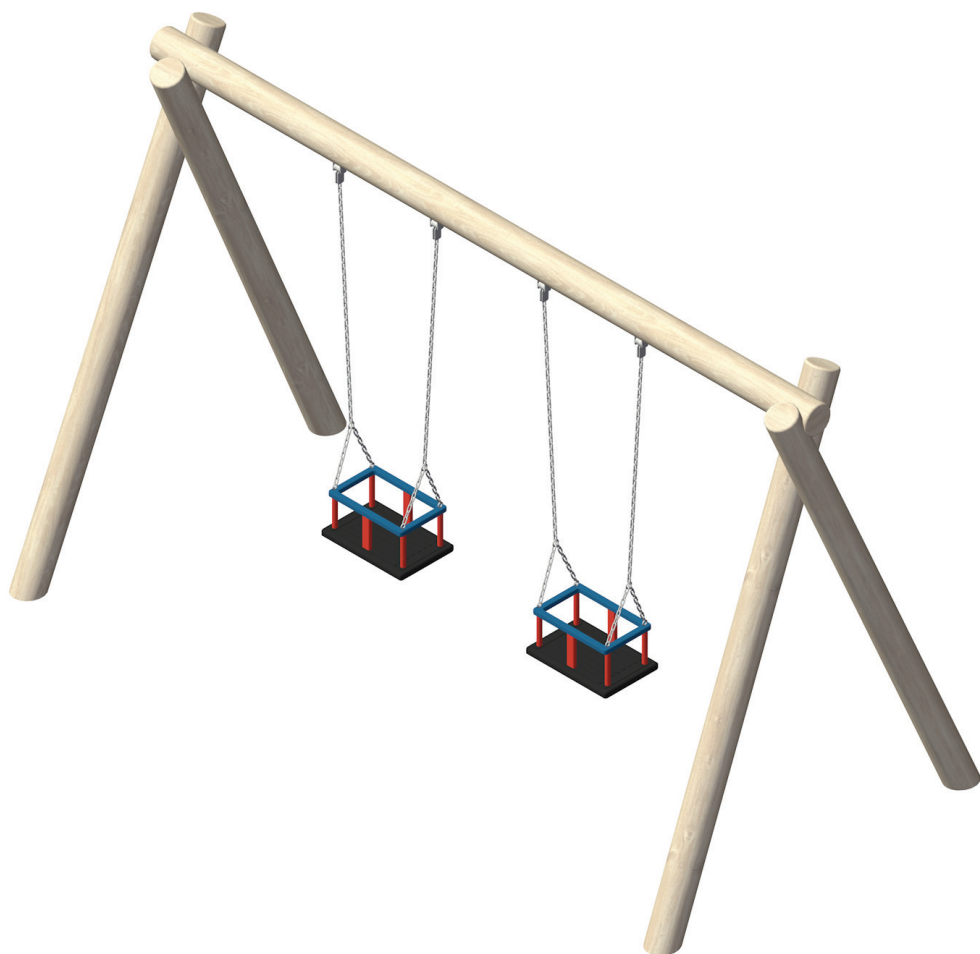

16503

Copyright © 2022 Vesna Duval All rights reserved. Production of this model is allowed only to Eko igrala d.o.o. Eco play I.l.c., copying is prohibited. All models are registered with ProtectMyWork.com

Fall height (cm): 130
Age group (years): from 2

Robinia pillars are curved - widen the swings' legs if necessary for the installation of the upper beam.