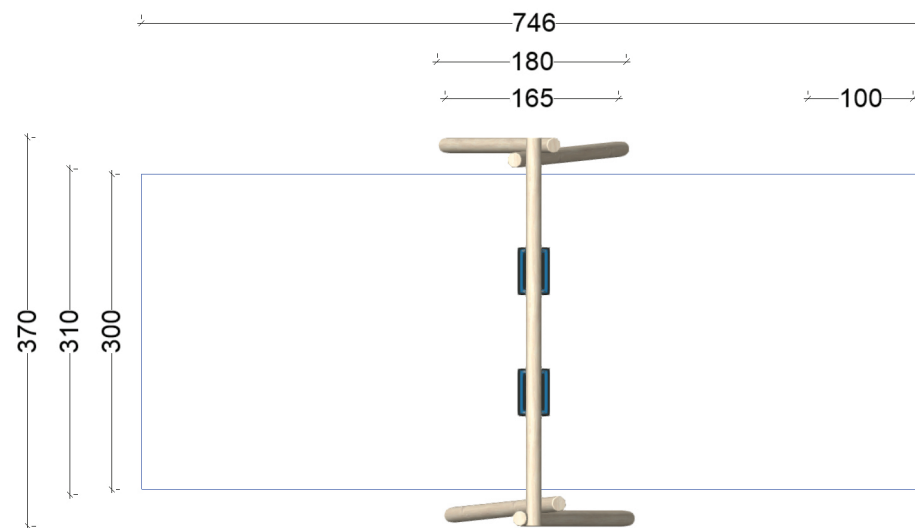

Fall height (cm): 130
Age group (years): from 2

Robinia pillars are curved - widen the swings' legs if necessary for the installation of the upper beam.