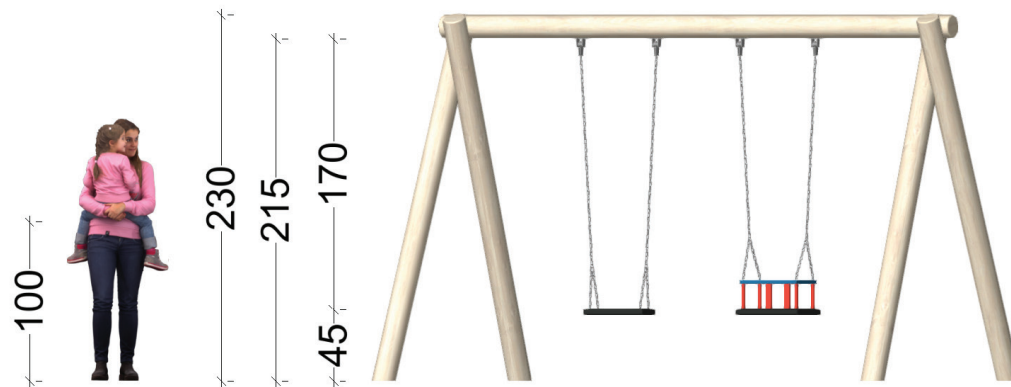

Fall height (cm): 130
Age group (years): from 2

Our swings are strong and massive - they can sustain teenagers and adults.

Robinia pillars are curved - widen the swings' legs if necessary for the installation of the upper beam.