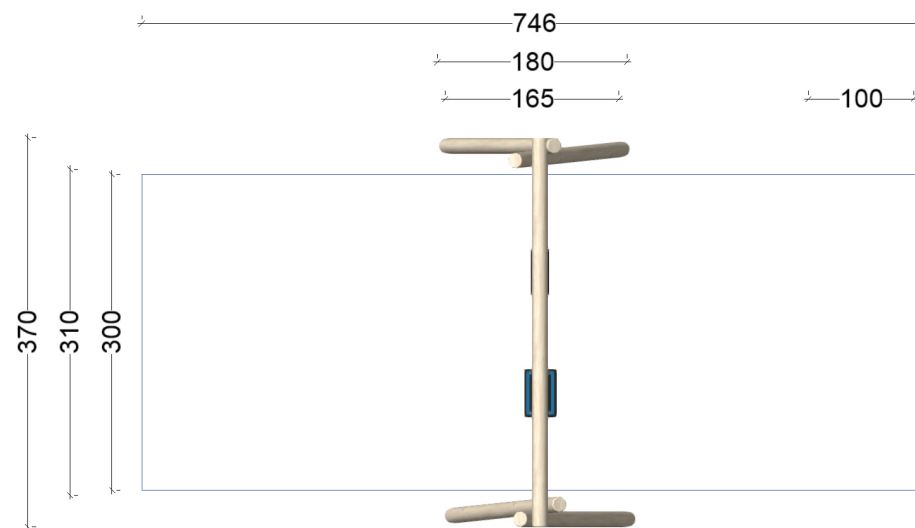

Fall height (cm): 130
Age group (years): from 2

Our swings are strong and massive - they can sustain teenagers and adults.

Robinia pillars are curved - widen the swings' legs if necessary for the installation of the upper beam.