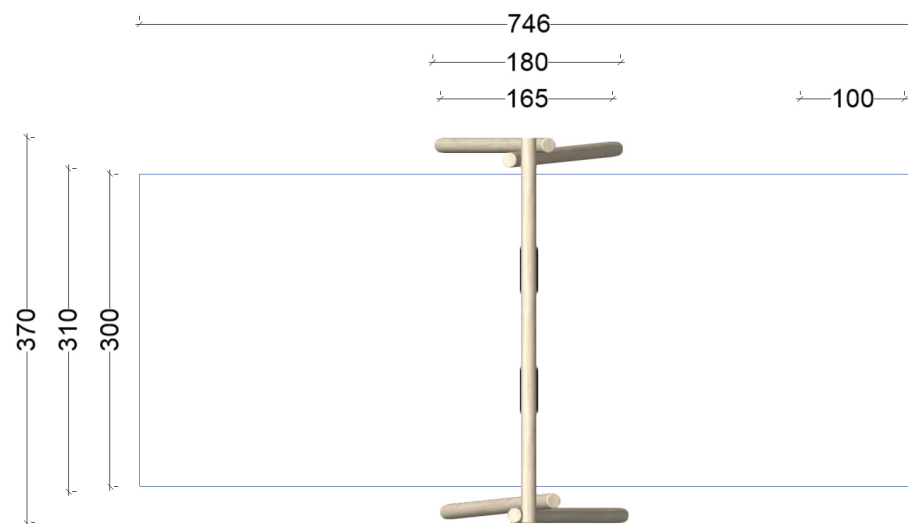

Fall height (cm): 130
Age group (years): from 2

Our swings are strong and massive - they can sustain teenagers and adults.

Robinia pillars are curved - widen the swings' legs if necessary for the installation of the upper beam.