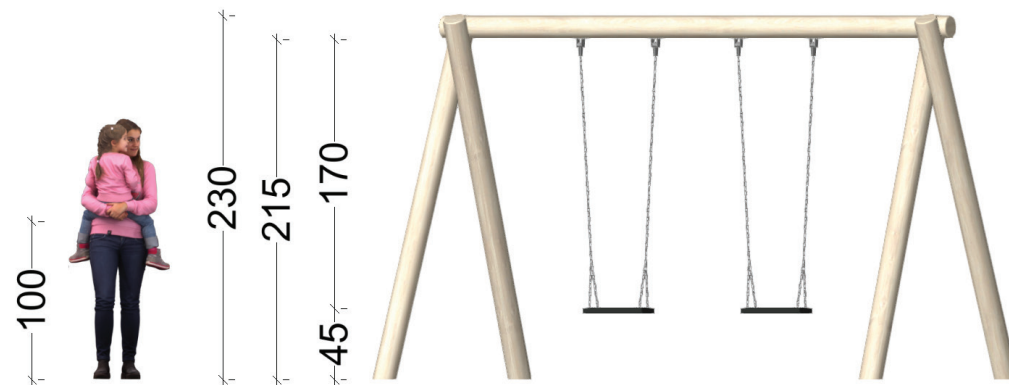

Fall height (cm): 130
Age group (years): from 2

Our swings are strong and massive - they can sustain teenagers and adults.

Robinia pillars are curved - widen the swings' legs if necessary for the installation of the upper beam.