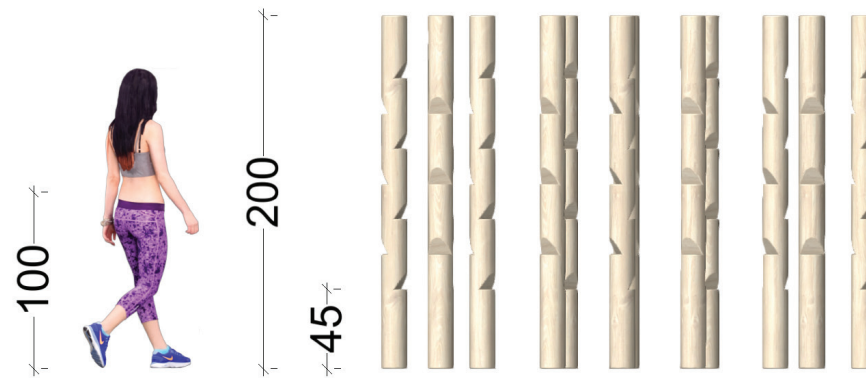

Fall height (cm): 200

Age group (years):

- if installed as playground EN 1176: 5+

- if installed as street workout EN 16630: 14+