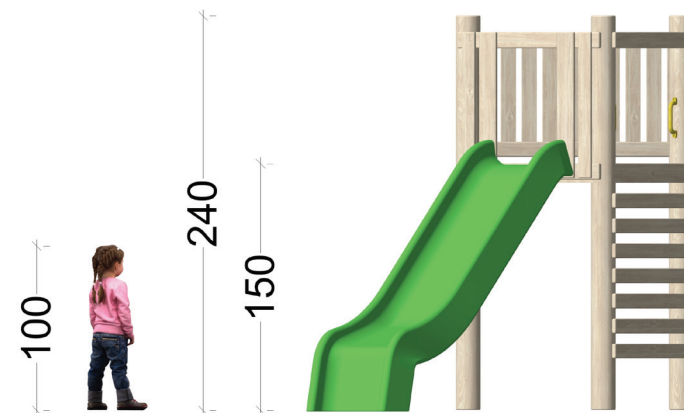

Fall height (cm): 150
Age group (years): 3+

For stainless steel slides the safety area at the exit of the slide is around 40 cm longer.