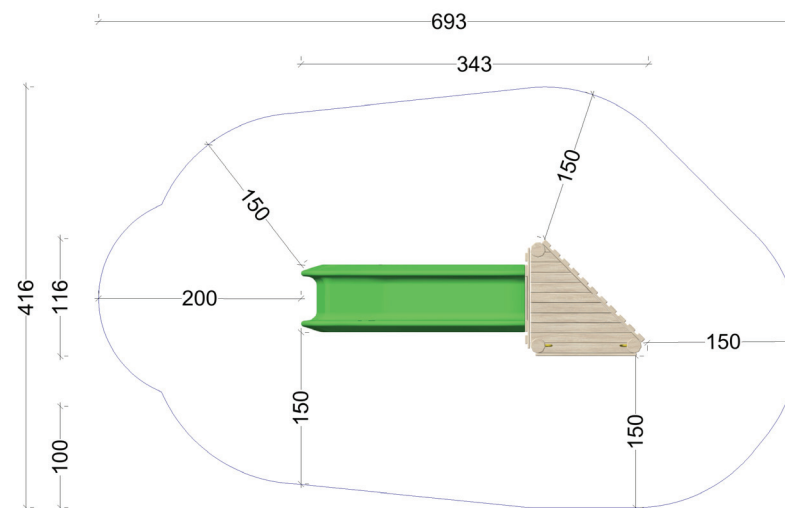

Fall height (cm): 150
Age group (years): 3+

For stainless steel slides the safety area at the exit of the slide is around 40 cm longer.